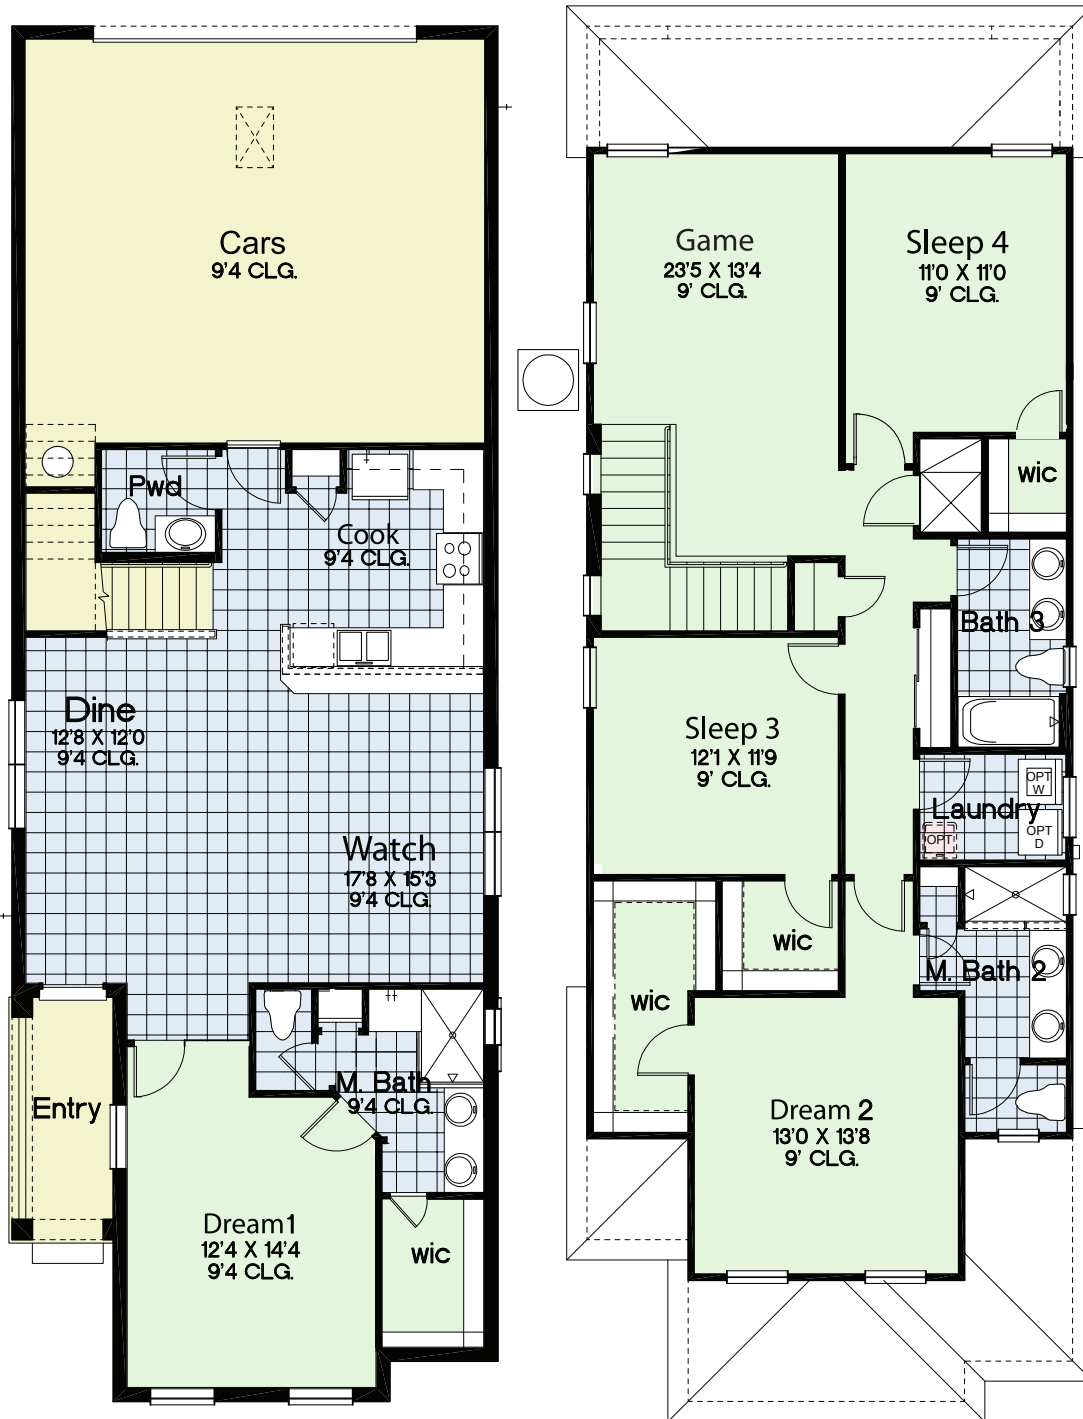

**4 BEDROOMS**  
**3 ½ BATHROOMS**  
**GAME ROOM**  
**(INCLUDES 2 MASTER SUITES)**

**PLAN # 2226**

Living	2,226
Garage	504
Entry	60
<b>Total Under Roof</b>	<b>2,790</b>